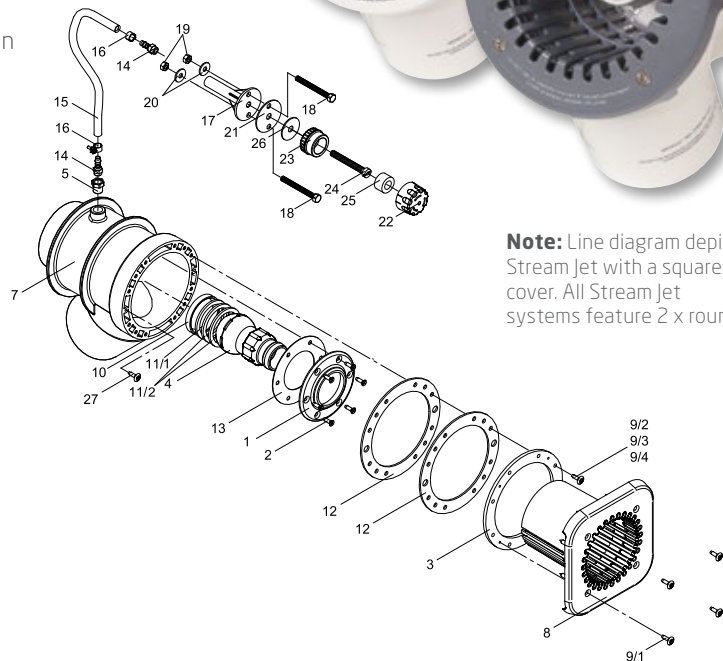

BADU[®]

Swimjet Systems

A gymnasium
in your pool

SPECK

German Engineering for Superior Performance

BADU[®]

Swimjet Systems

STOCK CODE	DESCRIPTION
Stream Pack	2 x Speck Badu Stream II Jets, Grey or White cover 2 x Speck 21/80-32SG, Single Phase 4.0 HP 1100 LPM pump 2 x Air Buttons for Switch Boxes 4 x Barrel Unions 2 x Switch Boxes 240v/15 Amp
Stream Pack Remote	2 x Speck Badu Stream II Jets, Grey or White cover 2 x Speck 21/80-32SG, Single Phase 4.0 HP 1100 LPM pump 4 x barrel unions 1 x Double Switch Box 240v/15 amp single phase with Remote Control

BADU STREAM II

Features:

- > A compact, submerged counter swim unit
- > Suitable for most pool designs
- > Perfect for easy installation into a small pool wall space
- > Low maintenance
- > Large flow with directional nozzle for putting you in control of your work out
- > Remote control available

Note: Line diagram depicts a Stream Jet with a square not round cover. All Stream Jet systems feature 2 x round covers.

SALES & SERVICE 1300 280 323 | sales@speckpool.com.au | info@speckpool.com.au

New South Wales Office
t (02) 8814 2800
f (02) 9838 7030